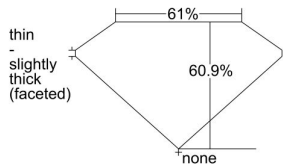

GIA®

FACSIMILE

GIA REPORT 5406560267

Verify this report at GIA.edu

GIA NATURAL DIAMOND DOSSIER®

September 25, 2021
GIA Report Number 5406560267
Shape and Cutting Style ..... Pear Brilliant
Measurements ..... 6.83 x 4.52 x 2.75 mm

GRADING RESULTS

Carat Weight ..... 0.50 carat
Color Grade ..... D
Clarity Grade VS1

ADDITIONAL GRADING INFORMATION

Polish ..... Excellent
Symmetry ..... Very Good
Fluorescence ..... Medium Blue
Clarity Characteristics ..... Crystal
Inscription(s): GIA 5406560267

PROPORTIONS

Profile not to actual proportions

GRADING SCALES

GIA COLOR SCALE		GIA CLARITY SCALE	
COLORLESS	D	VERY VERY SLIGHTLY INCLUDED	FLAWLESS
	E		INTERNALLY FLAWLESS
	F		VS₁
	G		VS₂
	H		VS₁
	I		VS₂
	J		SI₁
	K		SI₂
	L		I₁
	M		I₂
NEAR COLORLESS	N	SLIGHTLY INCLUDED	I₃
	O		
	P		
	Q		
FAINT	R	INCLUDED	
	S		
	T		
	U		
VERT LIGHT	V	LIGHT	
	W		
	X		
	Y		
	Z