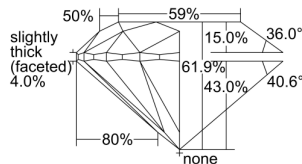

GIA®

FACSIMILE

GIA REPORT 7443797968

Verify this report at GIA.edu

GIA NATURAL DIAMOND DOSSIER®

September 27, 2022
GIA Report Number **7443797968**
Shape and Cutting Style ..... **Round Brilliant**
Measurements ..... **5.79 - 5.82 x 3.59 mm**

GRADING RESULTS

Carat Weight ..... **0.76 carat**
Color Grade ..... **H**
Clarity Grade **S11**
Cut Grade ..... **Excellent**

ADDITIONAL GRADING INFORMATION

Polish ..... **Excellent**
Symmetry ..... **Excellent**
Fluorescence ..... **Medium Blue**
Clarity Characteristics..... **Cloud**
Inscription(s): **GIA 7443797968**

PROPORTIONS

Profile to actual proportions

GRADING SCALES

GIA COLOR SCALE	GIA CLARITY SCALE	GIA CUT SCALE	
D	FLAWLESS	EXCELLENT	
E	INTERNALLY FLAWLESS		
F		VVS₁	VERY GOOD
G	VVS₂		
H	VS₁	GOOD	
I	VS₂		
J	S1₁	FAIR	
K	S1₂		
L	I₁	POOR	
M	I₂		
N	I₃		
O			
P			
Q			
R			
S			
T			
U			
V			
W			
X			
Y			
Z