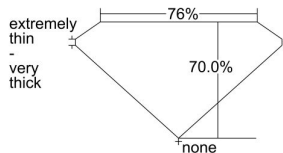

GIA®

FACSIMILE

GIA REPORT 2221452257

Verify this report at GIA.edu

GIA NATURAL DIAMOND DOSSIER®

May 12, 2022
GIA Report Number 2221452257
Shape and Cutting Style ..... Square Modified Brilliant
Measurements ..... 4.54 x 4.46 x 3.12 mm

GRADING RESULTS

Carat Weight ..... 0.53 carat
Color Grade ..... F
Clarity Grade VS1

ADDITIONAL GRADING INFORMATION

Polish ..... Very Good
Symmetry ..... Fair
Fluorescence ..... Faint
Clarity Characteristics..... Crystal, Chip, Needle
Inscription(s): GIA 2221452257

PROPORTIONS

Profile not to actual proportions

GRADING SCALES

GIA COLOR SCALE		GIA CLARITY SCALE			
COLORLESS	D	VERY VERY SLIGHTLY INCLUDED	FLAWLESS		
	E		INTERNALLY FLAWLESS		
	F	VERY SLIGHTLY INCLUDED	VVS₁		
	G		VVS₂		
	H		VS₁		
	NEAR COLORLESS	I	SLIGHTLY INCLUDED	VS₂	
		J		SI₁	
		FAINT	K	INCLUDED	SI₂
			L		I₁
			M		I₂
VERT LIGHT	N	LIGHT	I₃		
	O				
	P				
	Q				
	R