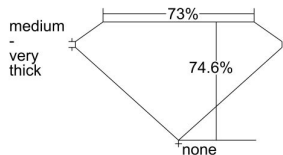

GIA®

FACSIMILE

GIA REPORT 1429980791

Verify this report at GIA.edu

GIA NATURAL DIAMOND DOSSIER®

April 21, 2022
GIA Report Number 1429980791
Shape and Cutting Style ..... Square Modified Brilliant
Measurements ..... 4.41 x 4.31 x 3.22 mm

GRADING RESULTS

Carat Weight ..... 0.50 carat
Color Grade ..... H
Clarity Grade SI2

ADDITIONAL GRADING INFORMATION

Polish ..... Very Good
Symmetry ..... Good
Fluorescence ..... Faint
Clarity Characteristics..... Crystal, Cloud
Inscription(s): GIA 1429980791

PROPORTIONS

Profile not to actual proportions

GRADING SCALES

GIA COLOR SCALE		GIA CLARITY SCALE		
COLORLESS	D	VERY VERY SLIGHTLY INCLUDED	FLAWLESS	
	E		INTERNALLY FLAWLESS	
	F		VVS₁	
	G		VVS₂	
	H		VS₁	
	I		VS₂	
	NEAR COLORLESS	J	SLIGHTLY INCLUDED	SI₁
		K		SI₂
		L		I₁
		M		I₂
FAINT	N	INCLUDED	I₃	
	O			
	P			
	Q			
	R			
	S			
VERT LIGHT	T			
	U			
	V			
	W			
	X			
	Y			
LIGHT	Z