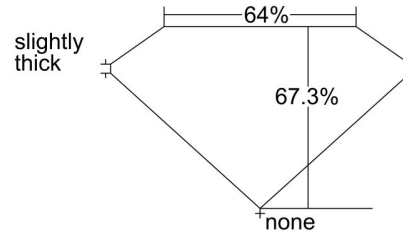

September 25, 2020

GIA Report Number 6204854118
 Shape and Cutting Style Emerald Cut
 Measurements 10.53 x 7.79 x 5.25 mm

Carat Weight 4.01 carat
 Color Grade E
 Clarity Grade VS1

Polish Excellent
 Symmetry Excellent
 Fluorescence Faint
 Inscription(s): GIA 6204854118

Profile not to actual proportions

KEY TO SYMBOLS*

- Crystal
- ~ Feather

GIA
COLOR
SCALE

COLORLESS	D
	E
	F
NEAR COLORLESS	G
	H
	I
FAINT	J
	K
	L
VERY LIGHT	M
	N
	O
LIGHT	P
	Q
	R
S	
T	
U	
V	
W	
X	
Y	
Z	

GIA
CLARITY
SCALE

FLAWLESS	
	INTERNALLY FLAWLESS
VERY VERY SLIGHTLY INCLUDED	VVS ₁
	VVS ₂
VERY SLIGHTLY INCLUDED	VS ₁
	VS ₂
SLIGHTLY INCLUDED	SI ₁
	SI ₂
INCLUDED	I ₁
	I ₂
	I ₃

* Red symbols denote internal characteristics (inclusions). Green or black symbols denote external characteristics (blemishes). Diagram is an approximate representation of the diamond, and symbols shown indicate type, position, and approximate size of clarity characteristics. All clarity characteristics may not be shown. Details of finish are not shown.