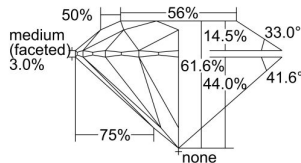

GIA®

FACSIMILE

GIA REPORT 2215395763

Verify this report at GIA.edu

GIA NATURAL DIAMOND DOSSIER®

January 16, 2021
GIA Report Number 2215395763
Shape and Cutting Style ..... Round Brilliant
Measurements ..... 4.43 - 4.46 x 2.74 mm

GRADING RESULTS

Carat Weight ..... 0.32 carat
Color Grade ..... D
Clarity Grade VS1
Cut Grade ..... Excellent

ADDITIONAL GRADING INFORMATION

Polish ..... Excellent
Symmetry ..... Excellent
Fluorescence ..... Faint
Clarity Characteristics ..... Crystal, Pinpoint
Inscription(s): GIA 2215395763

PROPORTIONS

Profile to actual proportions

GRADING SCALES

GIA COLOR SCALE	GIA CLARITY SCALE	GIA CUT SCALE	
D	FLAWLESS	EXCELLENT	
E	INTERNALLY FLAWLESS		
F		VVS₁	VERY GOOD
G	VVS₂		
H	VS₁	GOOD	
I	VS₂		
J	SI₁	FAIR	
K	SI₂		
L	I₁	POOR	
M			
N			
O	I₂		
P			
Q			
R	I₃		
S			
T			
U			
V			
W			
X			
Y			
Z