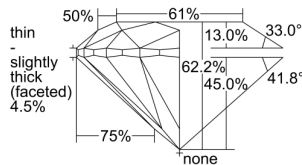

GIA®

FACSIMILE

GIA REPORT 2446740346

Verify this report at GIA.edu

GIA NATURAL DIAMOND DOSSIER®

September 21, 2022
GIA Report Number **2446740346**
Shape and Cutting Style ..... **Round Brilliant**
Measurements ..... **6.11 - 6.19 x 3.83 mm**

GRADING RESULTS

Carat Weight ..... **0.90 carat**
Color Grade ..... **G**
Clarity Grade **S12**
Cut Grade ..... **Excellent**

ADDITIONAL GRADING INFORMATION

Polish ..... **Excellent**
Symmetry ..... **Very Good**
Fluorescence ..... **None**
Clarity Characteristics ..... **Cloud, Crystal**
Inscription(s): **GIA 2446740346**

PROPORTIONS

Profile to actual proportions