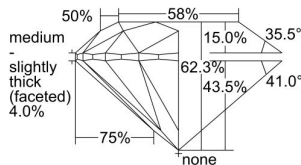

GIA®

FACSIMILE

GIA REPORT 6382154584

Verify this report at GIA.edu

GIA NATURAL DIAMOND DOSSIER®

May 14, 2021
GIA Report Number 6382154584
Shape and Cutting Style ..... Round Brilliant
Measurements ..... 4.70 - 4.72 x 2.93 mm

GRADING RESULTS

Carat Weight ..... 0.40 carat
Color Grade ..... D
Clarity Grade VS2
Cut Grade ..... Excellent

ADDITIONAL GRADING INFORMATION

Polish ..... Excellent
Symmetry ..... Excellent
Fluorescence ..... Faint
Clarity Characteristics ..... Crystal
Inscription(s): GIA 6382154584

PROPORTIONS

Profile to actual proportions

GRADING SCALES

GIA COLOR SCALE	GIA CLARITY SCALE	GIA CUT SCALE
D	FLAWLESS	EXCELLENT
E	FLAWLESS	
F	INTERNALLY FLAWLESS	VERY GOOD
G	FLAWLESS	
H	VVS₁	GOOD
I	VVS₂	
J	VS₁	FAIR
K	VS₂	
L	SI₁	POOR
M	SI₂	
N	I₁	
O	I₂	
P	I₃	
Q		
R		
S		
T		
U		
V		
W		
X		
Y		
Z