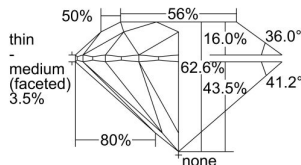

GIA®

FACSIMILE

GIA REPORT 6432568224

Verify this report at GIA.edu

GIA NATURAL DIAMOND DOSSIER®

May 31, 2022
GIA Report Number **6432568224**
Shape and Cutting Style ..... **Round Brilliant**
Measurements ..... **5.67 - 5.71 x 3.57 mm**

GRADING RESULTS

Carat Weight ..... **0.70 carat**
Color Grade ..... **F**
Clarity Grade **S11**
Cut Grade ..... **Excellent**

ADDITIONAL GRADING INFORMATION

Polish ..... **Excellent**
Symmetry ..... **Excellent**
Fluorescence ..... **None**
Clarity Characteristics..... **Crystal, Feather, Cloud**
Inscription(s): **GIA 6432568224**

PROPORTIONS

Profile to actual proportions