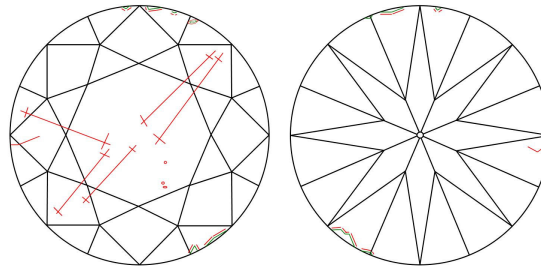

GIA NATURAL DIAMOND GRADING REPORT

September 28, 2022

 GIA Report Number **6445808568**

 Shape and Cutting Style **Round Brilliant**

 Measurements **7.57 - 7.64 x 4.75 mm**
GRADING RESULTS

 Carat Weight **1.71 carat**

 Color Grade **G**

 Clarity Grade **S11**

 Cut Grade **Excellent**
ADDITIONAL GRADING INFORMATION

 Polish **Excellent**

 Symmetry **Excellent**

 Fluorescence **Strong Blue**

 Inscription(s): **GIA 6445808568**
Comments: Additional twinning wisps, pinpoints and surface graining are not shown.

PROPORTIONS

Profile to actual proportions

CLARITY CHARACTERISTICS

KEY TO SYMBOLS*

- Twinning Wisp Natural
- Feather
- Crystal
- Indented Natural

* Red symbols denote internal characteristics (inclusions). Green or black symbols denote external characteristics (blemishes). Diagram is an approximate representation of the diamond, and symbols shown indicate type, position, and approximate size of clarity characteristics. All clarity characteristics may not be shown. Details of finish are not shown.