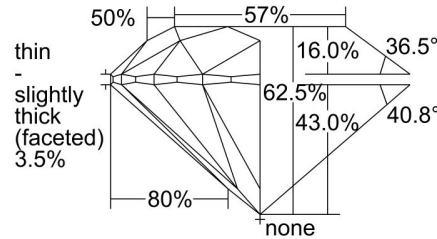

GIA NATURAL DIAMOND GRADING REPORT

September 28, 2022

 GIA Report Number **6445808568**

 Shape and Cutting Style **Round Brilliant**

 Measurements **7.57 - 7.64 x 4.75 mm**
GRADING RESULTS

 Carat Weight **1.71 carat**

 Color Grade **G**

 Clarity Grade **S11**

 Cut Grade **Excellent**
ADDITIONAL GRADING INFORMATION

 Polish **Excellent**

 Symmetry **Excellent**

 Fluorescence **Strong Blue**

 Inscription(s): **GIA 6445808568**
Comments: Additional twinning wisps, pinpoints and surface graining are not shown.

PROPORTIONS

Profile to actual proportions

CLARITY CHARACTERISTICS

KEY TO SYMBOLS*

- Twinning Wisp Natural
- Feather
- Crystal
- Indented Natural

* Red symbols denote internal characteristics (inclusions). Green or black symbols denote external characteristics (blemishes). Diagram is an approximate representation of the diamond, and symbols shown indicate type, position, and approximate size of clarity characteristics. All clarity characteristics may not be shown. Details of finish are not shown.