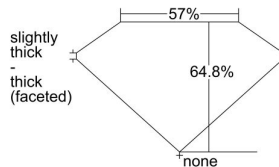

GIA®

FACSIMILE

GIA REPORT

7438828266

Verify this report at GIA.edu

GIA NATURAL DIAMOND DOSSIER®

July 06, 2022
GIA Report Number **7438828266**
Shape and Cutting Style ..... **Oval Brilliant**
Measurements ..... **7.31 x 5.40 x 3.50 mm**

GRADING RESULTS

Carat Weight ..... **0.90 carat**
Color Grade ..... **E**
Clarity Grade **S11**

ADDITIONAL GRADING INFORMATION

Polish ..... **Excellent**
Symmetry ..... **Very Good**
Fluorescence ..... **Medium Blue**
Clarity Characteristics..... **Crystal**
Inscription(s): **GIA 7438828266**

PROPORTIONS

Profile not to actual proportions

GRADING SCALES

GIA COLOR SCALE		GIA CLARITY SCALE	
NEAR COLORLESS	D	VERY VERY SLIGHTLY INCLUDED	FLAWLESS
	E		INTERNALLY FLAWLESS
	F		VVS₁
	G		VVS₂
	H		VS₁
	I		VS₂
	J		S1₁
	K		S1₂
	L		I₁
	M		I₂
FAINT	N	SLIGHTLY INCLUDED	I₃
	O		
	P		
	Q		
VERY LIGHT	R	INCLUDED	
	S		
	T		
	U		
	V		
	W		
LIGHT	X		
	Y		
	Z