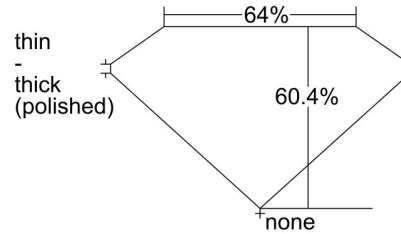

GIA NATURAL DIAMOND GRADING REPORT

July 06, 2022
GIA Report Number 6435885598
Shape and Cutting Style Emerald Cut
Measurements 8.16 x 5.61 x 3.39 mm

GRADING RESULTS

Carat Weight 1.50 carat
Color Grade G
Clarity Grade SI1

ADDITIONAL GRADING INFORMATION

Polish Very Good
Symmetry Very Good
Fluorescence None
Inscription(s): GIA 6435885598

Comments: Clouds are not shown. Pinpoints are not shown.

PROPORTIONS

Profile not to actual proportions

CLARITY CHARACTERISTICS

KEY TO SYMBOLS*

- Crystal
- ~ Feather
- ◐ Cavity
- ∖ Needle

* Red symbols denote internal characteristics (inclusions). Green or black symbols denote external characteristics (blemishes). Diagram is an approximate representation of the diamond, and symbols shown indicate type, position, and approximate size of clarity characteristics. All clarity characteristics may not be shown. Details of finish are not shown.