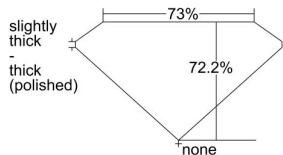

GIA®

FACSIMILE

GIA REPORT 1445204985

Verify this report at GIA.edu

GIA NATURAL DIAMOND DOSSIER®

July 29, 2022
GIA Report Number 1445204985
Shape and Cutting Style ..... Square Modified Brilliant
Measurements ..... 4.49 x 4.35 x 3.14 mm

GRADING RESULTS

Carat Weight ..... 0.50 carat
Color Grade ..... F
Clarity Grade VS1

ADDITIONAL GRADING INFORMATION

Polish ..... Excellent
Symmetry ..... Excellent
Fluorescence ..... None
Clarity Characteristics ..... Feather, Cloud
Inscription(s): GIA 1445204985

PROPORTIONS

Profile not to actual proportions

GRADING SCALES

GIA COLOR SCALE		GIA CLARITY SCALE			
COLORLESS	D	VERY VERY SLIGHTLY INCLUDED	FLAWLESS		
	E		INTERNALLY FLAWLESS		
	F		VVS₁		
	G		VVS₂		
	NEAR COLORLESS	H	VERY SLIGHTLY INCLUDED	VS₁	
		I		VS₂	
		FAINT	J	SLIGHTLY INCLUDED	SI₁
			K		SI₂
	L		I₁		
	VERT LIGHT		M	INCLUDED	I₂
N			I₃		
O					
P					
LIGHT	Q				
	R				
	S				
	T				
	U				
	V				
W					
X					
Y					
Z