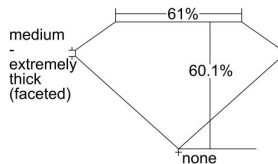

GIA®

FACSIMILE

GIA REPORT 6415203671

Verify this report at GIA.edu

GIA NATURAL DIAMOND DOSSIER®

November 10, 2021
GIA Report Number 6415203671
Shape and Cutting Style ..... Heart Brilliant
Measurements ..... 4.58 x 5.54 x 3.33 mm

GRADING RESULTS

Carat Weight ..... 0.50 carat
Color Grade I
Clarity Grade VS2

ADDITIONAL GRADING INFORMATION

Polish ..... Excellent
Symmetry ..... Very Good
Fluorescence ..... Faint
Clarity Characteristics..... Feather, Cloud, Crystal, Cavity
Inscription(s): GIA 6415203671

PROPORTIONS

Profile not to actual proportions

GRADING SCALES

GIA COLOR SCALE		GIA CLARITY SCALE				
COLORLESS	D	VERY VERY SLIGHTLY INCLUDED	FLAWLESS			
	E		INTERNALLY FLAWLESS			
	F		VVS₁			
	NEAR COLORLESS	G	VERY SLIGHTLY INCLUDED	VVS₂		
		H		VS₁		
		FAINT	I	SLIGHTLY INCLUDED	VS₂	
			J		SI₁	
			LIGHT	K	INCLUDED	SI₂
	L	I₁				
	M	I₂				
N	NOT GRADED	I₃				
O						
P						
Q						
R						
S						
T						
U						
V						
W						
X						
Y						
Z