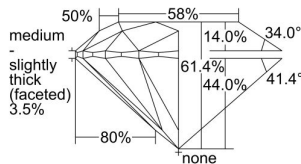

GIA®

FACSIMILE

GIA REPORT 1403386220

Verify this report at GIA.edu

GIA NATURAL DIAMOND DOSSIER®

September 23, 2021
GIA Report Number 1403386220
Shape and Cutting Style ..... Round Brilliant
Measurements ..... 4.74 - 4.76 x 2.92 mm

GRADING RESULTS

Carat Weight ..... 0.40 carat
Color Grade ..... F
Clarity Grade VS2
Cut Grade ..... Excellent

ADDITIONAL GRADING INFORMATION

Polish ..... Excellent
Symmetry ..... Excellent
Fluorescence ..... None
Clarity Characteristics ..... Cloud, Crystal
Inscription(s): GIA 1403386220

PROPORTIONS

Profile to actual proportions

GRADING SCALES

GIA COLOR SCALE	GIA CLARITY SCALE	GIA CUT SCALE	
D	FLAWLESS	EXCELLENT	
E	INTERNALLY FLAWLESS		
F		VVS₁	VERY GOOD
G	VVS₂		
H	VS₁	GOOD	
I	VS₂		
J	SI₁	FAIR	
K	SI₂		
L	I₁	POOR	
M			
N	I₂		
O	I₃		
P			
Q			
R			
S			
T			
U			
V			
W			
X			
Y			
Z