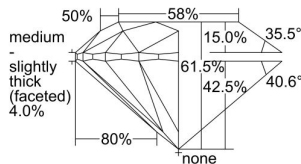

GIA®

FACSIMILE

GIA REPORT 6412348903

Verify this report at GIA.edu

GIA NATURAL DIAMOND DOSSIER®

November 23, 2021
GIA Report Number **6412348903**
Shape and Cutting Style ..... **Round Brilliant**
Measurements ..... **4.74 - 4.75 x 2.92 mm**

GRADING RESULTS

Carat Weight ..... **0.41 carat**
Color Grade ..... **F**
Clarity Grade **VS1**
Cut Grade ..... **Excellent**

ADDITIONAL GRADING INFORMATION

Polish ..... **Excellent**
Symmetry ..... **Excellent**
Fluorescence ..... **Medium Blue**
Clarity Characteristics ..... **Crystal, Pinpoint**
Inscription(s): **GIA 6412348903**

PROPORTIONS

Profile to actual proportions

GRADING SCALES

GIA COLOR SCALE	GIA CLARITY SCALE	GIA CUT SCALE	
D	FLAWLESS	EXCELLENT	
E	INTERNALLY FLAWLESS		
F		VVS₁	VERY GOOD
G	VVS₂		
H	VS₁	GOOD	
I	VS₂		
J	SI₁	FAIR	
K	SI₂		
L	I₁	POOR	
M			
N			
O	I₂		
P			
Q			
R	I₃		
S			
T			
U			
V			
W			
X			
Y			
Z