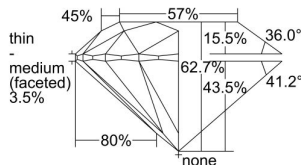

GIA®

FACSIMILE

GIA REPORT 7413114260

Verify this report at GIA.edu

GIA NATURAL DIAMOND DOSSIER®

November 01, 2021
GIA Report Number 7413114260
Shape and Cutting Style ..... Round Brilliant
Measurements ..... 5.05 - 5.08 x 3.18 mm

GRADING RESULTS

Carat Weight ..... 0.50 carat
Color Grade ..... H
Clarity Grade S11
Cut Grade ..... Excellent

ADDITIONAL GRADING INFORMATION

Polish ..... Excellent
Symmetry ..... Excellent
Fluorescence ..... Faint
Clarity Characteristics ..... Twinning Wisp
Inscription(s): GIA 7413114260

PROPORTIONS

Profile to actual proportions

GRADING SCALES

GIA COLOR SCALE	GIA CLARITY SCALE	GIA CUT SCALE	
D	FLAWLESS	EXCELLENT	
E	INTERNALLY FLAWLESS		
F		VVS₁	VERY GOOD
G	VVS₂		
H	VS₁	GOOD	
I	VS₂		
J	S1₁	FAIR	
K	S1₂		
L	I₁	POOR	
M	I₂		
N	I₃		
O			
P			
Q			
R			
S			
T			
U			
V			
W			
X			
Y			
Z