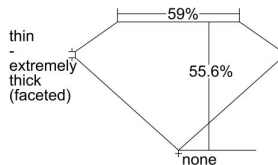

GIA®

FACSIMILE

GIA REPORT 6401299660

Verify this report at GIA.edu

GIA NATURAL DIAMOND DOSSIER®

September 10, 2021
GIA Report Number **6401299660**
Shape and Cutting Style ..... **Heart Brilliant**
Measurements ..... **4.90 x 5.21 x 2.90 mm**

GRADING RESULTS

Carat Weight ..... **0.46 carat**
Color Grade ..... **H**
Clarity Grade **VS2**

ADDITIONAL GRADING INFORMATION

Polish ..... **Very Good**
Symmetry ..... **Very Good**
Fluorescence ..... **None**
Clarity Characteristics..... **Cloud, Feather**
Inscription(s): **GIA 6401299660**

PROPORTIONS

Profile not to actual proportions

GRADING SCALES

GIA COLOR SCALE		GIA CLARITY SCALE			
COLORLESS	D	VERY VERY SLIGHTLY INCLUDED	FLAWLESS		
	E		INTERNALLY FLAWLESS		
	F		VVS₁		
	NEAR COLORLESS	G	VVS₂		
		H	VERY SLIGHTLY INCLUDED	VS₁	
		I		VS₂	
		FAINT	J	SLIGHTLY INCLUDED	SI₁
	K		SI₂		
	VERT LIGHT		L	INCLUDED	I₁
			M		I₂
N			I₃		
LIGHT			O		
			P		
			Q		
	R