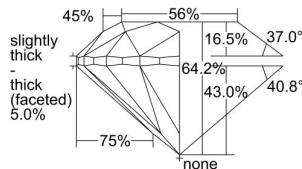

GIA®

FACSIMILE

GIA REPORT 5343967711

Verify this report at GIA.edu

GIA NATURAL DIAMOND DOSSIER®

April 29, 2022
GIA Report Number 5343967711
Shape and Cutting Style ..... Round Brilliant
Measurements ..... 5.27 - 5.29 x 3.39 mm

GRADING RESULTS

Carat Weight ..... 0.60 carat
Color Grade ..... K
Clarity Grade S11
Cut Grade ..... Very Good

ADDITIONAL GRADING INFORMATION

Polish ..... Excellent
Symmetry ..... Excellent
Fluorescence ..... None
Clarity Characteristics ..... Crystal, Feather
Inscription(s): GIA 5343967711

PROPORTIONS

Profile to actual proportions

GRADING SCALES

GIA COLOR SCALE	GIA CLARITY SCALE	GIA CUT SCALE	
D	FLAWLESS	EXCELLENT	
E	INTERNALLY FLAWLESS		
F		VVS₁	VERY GOOD
G	VVS₂		
H	VS₁	GOOD	
I	VS₂		
J	S1₁	FAIR	
K	S1₂		
L	I₁	POOR	
M	I₂		
N	I₃		
O