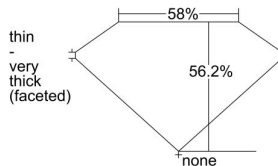

GIA®

FACSIMILE

GIA REPORT 1287309763

Verify this report at GIA.edu

GIA NATURAL DIAMOND DOSSIER®

March 05, 2018
GIA Report Number 1287309763
Shape and Cutting Style ..... Heart Brilliant
Measurements ..... 5.96 x 6.69 x 3.76 mm

GRADING RESULTS

Carat Weight ..... 0.92 carat
Color Grade ..... G
Clarity Grade VS2

ADDITIONAL GRADING INFORMATION

Polish ..... Excellent
Symmetry ..... Very Good
Fluorescence ..... Faint
Clarity Characteristics..... Crystal, Cloud, Feather
Inscription(s): GIA 1287309763

PROPORTIONS

Profile not to actual proportions

GRADING SCALES

GIA COLOR SCALE		GIA CLARITY SCALE	
COLORLESS	D	VERY VERY SLIGHTLY INCLUDED	FLAWLESS
	E		INTERNALLY FLAWLESS
	F		VVS₁
	G		VVS₂
	H		VS₁
	I		VS₂
	J		SI₁
	K		SI₂
	L		I₁
	M		I₂
NEAR COLORLESS	N	SLIGHTLY INCLUDED	I₃
	O		
	P		
	Q		
FAINT	R	INCLUDED	
	S		
	T		
	U		
VERT LIGHT	V	LIGHT	
	W		
	X		
	Y		
Z