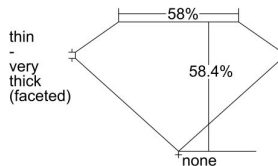

GIA®

FACSIMILE

GIA REPORT 6405695506

Verify this report at GIA.edu

GIA NATURAL DIAMOND DOSSIER®

November 01, 2021
GIA Report Number 6405695506
Shape and Cutting Style ..... Heart Brilliant
Measurements ..... 4.02 x 4.70 x 2.75 mm

GRADING RESULTS

Carat Weight ..... 0.30 carat
Color Grade ..... F
Clarity Grade VS1

ADDITIONAL GRADING INFORMATION

Polish ..... Very Good
Symmetry ..... Good
Fluorescence ..... None
Clarity Characteristics ..... Feather, Pinpoint
Inscription(s): GIA 6405695506

PROPORTIONS

Profile not to actual proportions

GRADING SCALES

GIA COLOR SCALE		GIA CLARITY SCALE			
COLORLESS	D	VERY VERY SLIGHTLY INCLUDED	FLAWLESS		
	E		INTERNALLY FLAWLESS		
	F	VERY SLIGHTLY INCLUDED	VVS₁		
	G		VVS₂		
	H		VS₁		
	NEAR COLORLESS	I	SLIGHTLY INCLUDED	VS₂	
		J		SI₁	
		FAINT	K	INCLUDED	SI₂
			L		I₁
			M		I₂
VERT LIGHT	N	LIGHT	I₃		
	O				
	P				
	Q				
	R				
	S