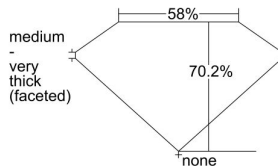

GIA®

FACSIMILE

GIA REPORT 2427748968

Verify this report at GIA.edu

GIA NATURAL DIAMOND DOSSIER®

March 25, 2022
GIA Report Number **2427748968**
Shape and Cutting Style ..... **Cushion Modified Brilliant**
Measurements ..... **5.60 x 4.83 x 3.39 mm**

GRADING RESULTS

Carat Weight ..... **0.80 carat**
Color Grade ..... **G**
Clarity Grade **S11**

ADDITIONAL GRADING INFORMATION

Polish ..... **Excellent**
Symmetry ..... **Excellent**
Fluorescence ..... **None**
Clarity Characteristics..... **Crystal, Cavity**
Inscription(s): GIA 2427748968

PROPORTIONS

Profile not to actual proportions

GRADING SCALES

GIA COLOR SCALE		GIA CLARITY SCALE	
COLORLESS	D	VERY VERY SLIGHTLY INCLUDED	FLAWLESS
	E		INTERNALLY FLAWLESS
	F		VVS₁
	G		VVS₂
	H		VS₁
	I		VS₂
	J		S1₁
	K		S1₂
	L		I₁
	M		I₂
NEAR COLORLESS	N	SLIGHTLY INCLUDED	I₃
	O		
	P		
	Q		
FAINT	R	INCLUDED	
	S		
	T		
	U		
VERT LIGHT	V		
	W		
	X		
	Y		
LIGHT	Z