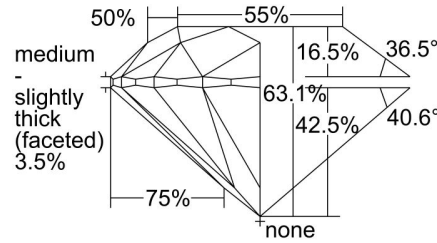

GIA NATURAL DIAMOND GRADING REPORT

February 11, 2022
 GIA Report Number 1427299274
 Shape and Cutting Style Round Brilliant
 Measurements 6.31 - 6.36 x 4.00 mm

GRADING RESULTS

Carat Weight 1.00 carat
 Color Grade I
 Clarity Grade SI1
 Cut Grade Excellent

Profile to actual proportions

CLARITY CHARACTERISTICS

KEY TO SYMBOLS*

- Crystal
- ◡ Indented Natural
- ~ Feather
- ☉ Cloud
- ◐ Cavity

* Red symbols denote internal characteristics (inclusions). Green or black symbols denote external characteristics (blemishes). Diagram is an approximate representation of the diamond, and symbols shown indicate type, position, and approximate size of clarity characteristics. All clarity characteristics may not be shown. Details of finish are not shown.