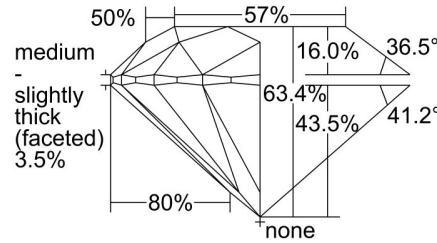

GIA NATURAL DIAMOND GRADING REPORT

February 05, 2022  
 GIA Report Number ..... 6422239304  
 Shape and Cutting Style ..... Round Brilliant  
 Measurements ..... 6.30 - 6.36 x 4.02 mm

GRADING RESULTS

Carat Weight ..... 1.00 carat  
 Color Grade ..... I  
 Clarity Grade ..... SI2  
 Cut Grade ..... Excellent

PROPORTIONS

Profile to actual proportions

CLARITY CHARACTERISTICS

KEY TO SYMBOLS\*

- Feather
- Twinning Wisp
- Knot
- Crystal
- Cloud
- Cavity
- Indented Natural
- Natural

\* Red symbols denote internal characteristics (inclusions). Green or black symbols denote external characteristics (blemishes). Diagram is an approximate representation of the diamond, and symbols shown indicate type, position, and approximate size of clarity characteristics. All clarity characteristics may not be shown. Details of finish are not shown.