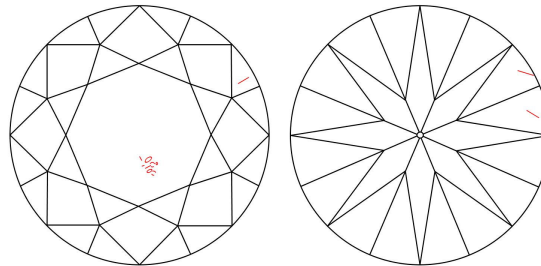

ADDITIONAL GRADING INFORMATION

Polish ..... Excellent  
 Symmetry ..... Excellent  
 Fluorescence ..... None  
 Inscription(s): GIA 2434440855  
 Comments: Pinpoints are not shown.

PROPORTIONS

Profile to actual proportions

CLARITY CHARACTERISTICS

KEY TO SYMBOLS\*

- Feather
- Crystal
- Cloud
- Needle

\* Red symbols denote internal characteristics (inclusions). Green or black symbols denote external characteristics (blemishes). Diagram is an approximate representation of the diamond, and symbols shown indicate type, position, and approximate size of clarity characteristics. All clarity characteristics may not be shown. Details of finish are not shown.