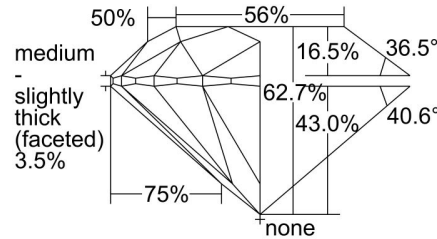

GIA NATURAL DIAMOND GRADING REPORT

May 19, 2022  
 GIA Report Number ..... 2434440855  
 Shape and Cutting Style ..... Round Brilliant  
 Measurements ..... 7.10 - 7.16 x 4.47 mm

GRADING RESULTS

Carat Weight ..... 1.41 carat  
 Color Grade ..... G  
 Clarity Grade ..... VS2  
 Cut Grade ..... Excellent

ADDITIONAL GRADING INFORMATION

Polish ..... Excellent  
 Symmetry ..... Excellent  
 Fluorescence ..... None  
 Inscription(s): GIA 2434440855  
 Comments: Pinpoints are not shown.

PROPORTIONS

Profile to actual proportions

CLARITY CHARACTERISTICS

KEY TO SYMBOLS\*

- Feather
- Crystal
- Cloud
- Needle

\* Red symbols denote internal characteristics (inclusions). Green or black symbols denote external characteristics (blemishes). Diagram is an approximate representation of the diamond, and symbols shown indicate type, position, and approximate size of clarity characteristics. All clarity characteristics may not be shown. Details of finish are not shown.