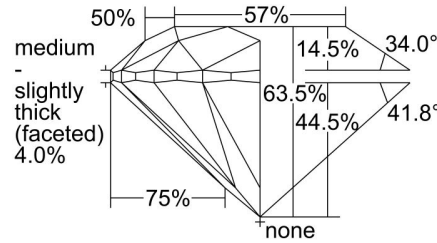

GIA NATURAL DIAMOND GRADING REPORT

 August 15, 2022
 GIA Report Number 6442308176
 Shape and Cutting Style Round Brilliant
 Measurements 6.31 - 6.36 x 4.02 mm

GRADING RESULTS

 Carat Weight 1.00 carat
 Color Grade E
 Clarity Grade SI2
 Cut Grade Excellent

Profile to actual proportions

CLARITY CHARACTERISTICS

KEY TO SYMBOLS*

- Crystal
- Cloud
- ~ Feather
- \\ Needle
- ◌ Cavity
- ◌ Indented Natural

* Red symbols denote internal characteristics (inclusions). Green or black symbols denote external characteristics (blemishes). Diagram is an approximate representation of the diamond, and symbols shown indicate type, position, and approximate size of clarity characteristics. All clarity characteristics may not be shown. Details of finish are not shown.