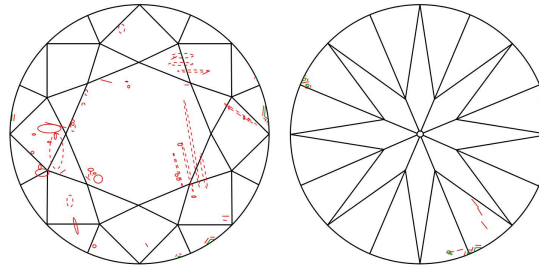

GIA NATURAL DIAMOND GRADING REPORT

 August 15, 2022
 GIA Report Number 6442308176
 Shape and Cutting Style Round Brilliant
 Measurements 6.31 - 6.36 x 4.02 mm

GRADING RESULTS

 Carat Weight 1.00 carat
 Color Grade E
 Clarity Grade SI2
 Cut Grade Excellent

Profile to actual proportions

CLARITY CHARACTERISTICS

KEY TO SYMBOLS*

- Crystal
- Cloud
- ~ Feather
- \\ Needle
- ◌ Cavity
- ◌ Indented Natural

* Red symbols denote internal characteristics (inclusions). Green or black symbols denote external characteristics (blemishes). Diagram is an approximate representation of the diamond, and symbols shown indicate type, position, and approximate size of clarity characteristics. All clarity characteristics may not be shown. Details of finish are not shown.