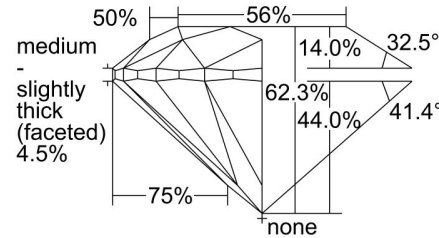

GIA NATURAL DIAMOND GRADING REPORT

April 27, 2022

GIA Report Number 6431194653

Shape and Cutting Style Round Brilliant

Measurements 6.44 - 6.50 x 4.03 mm

GRADING RESULTS

Carat Weight 1.03 carat

Color Grade G

PROPORTIONS

Profile to actual proportions

GRADING SCALES

GIA
COLOR
SCALE

COARSEST	D
	E
	F
	G
	H
NEAR COARSEST	I
	J
	K
	L
	M
FANT	N
	O
	P
	Q
	R
VERY LIGHT	S
	T
	U
	V
	W
LIGHT	X
	Y
	Z

GIA
CLARITY
SCALE

VERY VERY SLIGHTLY INCLUDED	FLAWLESS
	INTERNALLY FLAWLESS
	VVS ₁
	VVS ₂
	VS ₁
VERY SLIGHTLY INCLUDED	VS ₂
	SI ₁
SLIGHTLY INCLUDED	SI ₂
	I ₁
	I ₂
INCLUDED	I ₃

GIA
CUT
SCALE

EXCELLENT
GOOD
FAIR
POOR

CLARITY CHARACTERISTICS

KEY TO SYMBOLS*

- Crystal
- ~ Feather
- \\ Needle

* Red symbols denote internal characteristics (inclusions). Green or black symbols denote external characteristics (blemishes). Diagram is an approximate representation of the diamond, and symbols shown indicate type, position, and approximate size of clarity characteristics. All clarity characteristics may not be shown. Details of finish are not shown.