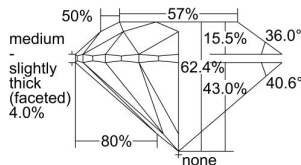

GIA®

FACSIMILE

GIA REPORT 2434276975

Verify this report at GIA.edu

GIA NATURAL DIAMOND DOSSIER®

May 02, 2022
GIA Report Number **2434276975**
Shape and Cutting Style ..... **Round Brilliant**
Measurements ..... **5.05 - 5.09 x 3.16 mm**

GRADING RESULTS

Carat Weight ..... **0.51 carat**
Color Grade ..... **E**
Clarity Grade **S12**
Cut Grade ..... **Excellent**

ADDITIONAL GRADING INFORMATION

Polish ..... **Excellent**
Symmetry ..... **Excellent**
Fluorescence ..... **None**
Clarity Characteristics ..... **Crystal**
Inscription(s): **GIA 2434276975**

PROPORTIONS

Profile to actual proportions

GRADING SCALES

GIA COLOR SCALE

COLOURESS	D
	E
	F
	G
	H
	I
	J
NEAR COLOURESS	K
	L
Faint	M
	N
	O
	P
	Q
	R
	S
	T
	U
	V
	W
	X
	Y
Light	Z

GIA CLARITY SCALE

VERY VERY SLIGHTLY INCLUDED	FLAWLESS
	INTERNALLY FLAWLESS
VERY SLIGHTLY INCLUDED	VVS₁
	VVS₂
SLIGHTLY INCLUDED	VS₁
	VS₂
INCLUDED	I₁
	I₂
	I₃

GIA CUT SCALE

EXCELLENT
VERY GOOD
GOOD
FAIR
POOR