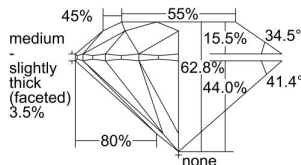

GIA®

FACSIMILE

GIA REPORT 7381734507

Verify this report at GIA.edu

GIA NATURAL DIAMOND DOSSIER®

May 21, 2021
GIA Report Number **7381734507**
Shape and Cutting Style ..... **Round Brilliant**
Measurements ..... **5.06 - 5.09 x 3.19 mm**

GRADING RESULTS

Carat Weight ..... **0.50 carat**
Color Grade ..... **E**
Clarity Grade **S12**
Cut Grade ..... **Excellent**

ADDITIONAL GRADING INFORMATION

Polish ..... **Excellent**
Symmetry ..... **Excellent**
Fluorescence ..... **Faint**
Clarity Characteristics ..... **Feather**
Inscription(s): **GIA 7381734507**

PROPORTIONS

Profile to actual proportions

GRADING SCALES

GIA COLOR SCALE

COLORED	D
	E
	F
	G
	H
	I
	J
NEAR COLORLESS	K
	L
Faint	M
	N
	O
	P
Very Light	Q
	R
	S
	T
	U
	V
	W
	X
	Y
Light	Z

GIA CLARITY SCALE

VERY VERY SLIGHTLY INCLUDED	FLAWLESS
	INTERNALLY FLAWLESS
VERY SLIGHTLY INCLUDED	VVS₁
	VVS₂
SLIGHTLY INCLUDED	VS₁
	VS₂
INCLUDED	SI₁
	SI₂
	I₁
	I₂
	I₃

GIA CUT SCALE

EXCELLENT
VERY GOOD
GOOD
FAIR
POOR