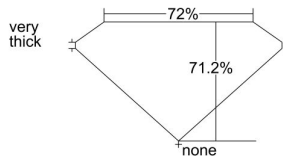

GIA®

FACSIMILE

GIA REPORT 3405632908

Verify this report at GIA.edu

GIA NATURAL DIAMOND DOSSIER®

October 22, 2021
GIA Report Number **3405632908**
Shape and Cutting Style ..... **Square Modified Brilliant**
Measurements ..... **4.27 x 4.17 x 2.97 mm**

GRADING RESULTS

Carat Weight ..... **0.50 carat**
Color Grade ..... **H**
Clarity Grade **S12**

ADDITIONAL GRADING INFORMATION

Polish ..... **Excellent**
Symmetry ..... **Good**
Fluorescence ..... **Faint**
Clarity Characteristics ..... **Feather**
Inscription(s): **GIA 3405632908**

PROPORTIONS

Profile not to actual proportions

GRADING SCALES

GIA COLOR SCALE		GIA CLARITY SCALE			
COLORLESS	D	VERY VERY SLIGHTLY INCLUDED	FLAWLESS		
	E		INTERNALLY FLAWLESS		
	F	VERY SLIGHTLY INCLUDED	VVS₁		
	G		VVS₂		
	H		VS₁		
	NEAR COLORLESS	I	SLIGHTLY INCLUDED	VS₂	
		J		S1₁	
		FAINT	K	INCLUDED	S1₂
			L		I₁
			M		I₂
VERT LIGHT	N	LIGHT	I₃		
	O				
	P				
	Q				
	R				
	S				
	T				
LIGHT	U				
	V				
	W				
	X				
Y					
Z