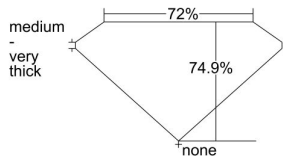

GIA®

FACSIMILE

GIA REPORT 5222419042

Verify this report at gia.edu

GIA NATURAL DIAMOND DOSSIER®

April 20, 2022
GIA Report Number 5222419042
Shape and Cutting Style ..... Square Modified Brilliant
Measurements ..... 4.31 x 4.19 x 3.14 mm

GRADING RESULTS

Carat Weight ..... 0.50 carat
Color Grade ..... H
Clarity Grade VS2

ADDITIONAL GRADING INFORMATION

Polish ..... Excellent
Symmetry ..... Good
Fluorescence ..... None
Clarity Characteristics ..... Crystal
Inscription(s): GIA 5222419042

PROPORTIONS

Profile not to actual proportions

GRADING SCALES

GIA COLOR SCALE		GIA CLARITY SCALE		
COLORLESS	D	VERY VERY SLIGHTLY INCLUDED	FLAWLESS	
	E		INTERNALLY FLAWLESS	
	F		VVS₁	
	NEAR COLORLESS	G	VERY SLIGHTLY INCLUDED	VVS₂
		H		VS₁
		I	SLIGHTLY INCLUDED	VS₂
		J		SI₁
		K		SI₂
	FAINT	L	INCLUDED	I₁
		M		I₂
N		I₃		
VERT LIGHT		O		
		P		
		Q		
		R		
	S			
	T			
	U			
LIGHT	V			
	W			
	X			
	Y			
	Z