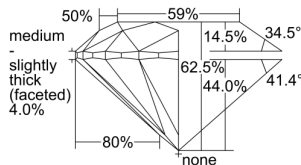

GIA®

FACSIMILE

GIA REPORT 6445276265

Verify this report at GIA.edu

GIA NATURAL DIAMOND DOSSIER®

August 04, 2022
GIA Report Number **6445276265**
Shape and Cutting Style ..... **Round Brilliant**
Measurements ..... **6.15 - 6.20 x 3.86 mm**

GRADING RESULTS

Carat Weight ..... **0.91 carat**
Color Grade ..... **F**
Clarity Grade **S11**
Cut Grade ..... **Excellent**

ADDITIONAL GRADING INFORMATION

Polish ..... **Excellent**
Symmetry ..... **Excellent**
Fluorescence ..... **Medium Blue**
Clarity Characteristics..... **Feather, Crystal**
Inscription(s): **GIA 6445276265**

PROPORTIONS

Profile to actual proportions

GRADING SCALES

GIA COLOR SCALE	GIA CLARITY SCALE	GIA CUT SCALE	
D	FLAWLESS	EXCELLENT	
E	INTERNALLY FLAWLESS		
F		VVS₁	VERY GOOD
G	VVS₂		
H	VS₁	GOOD	
I	VS₂		
J	S1₁	FAIR	
K	S1₂		
L	I₁	POOR	
M	I₂		
N	I₃		
O			
P			
Q			
R			
S			
T			
U			
V			
W			
X			
Y			
Z