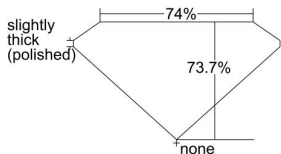

GIA®

FACSIMILE

GIA REPORT 6432933941

Verify this report at GIA.edu

GIA NATURAL DIAMOND DOSSIER®

July 08, 2022
GIA Report Number 6432933941
Shape and Cutting Style ..... Square Modified Brilliant
Measurements ..... 5.04 x 4.88 x 3.60 mm

GRADING RESULTS

Carat Weight ..... 0.71 carat
Color Grade ..... H
Clarity Grade VS1

ADDITIONAL GRADING INFORMATION

Polish ..... Excellent
Symmetry ..... Very Good
Fluorescence ..... None
Clarity Characteristics..... Crystal, Feather
Inscription(s): GIA 6432933941

PROPORTIONS

Profile not to actual proportions

GRADING SCALES

GIA COLOR SCALE		GIA CLARITY SCALE			
COLORLESS	D	VERY VERY SLIGHTLY INCLUDED	FLAWLESS		
	E		INTERNALLY FLAWLESS		
	F		VVS₁		
	NEAR COLORLESS	G	VERY SLIGHTLY INCLUDED	VVS₂	
		H		VS₁	
		FAINT	I	SLIGHTLY INCLUDED	VS₂
			J		SI₁
			K		SI₂
	LIGHT	L	INCLUDED	I₁	
		M		I₂	
N		I₃			
O					
P					
Q					
R					
S