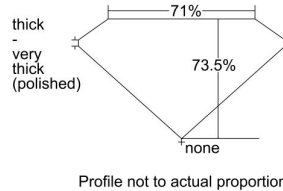

GIA®

FACSIMILE

GIA REPORT 7432958883

Verify this report at GIA.edu

GIA NATURAL DIAMOND DOSSIER®

July 08, 2022
GIA Report Number **7432958883**
Shape and Cutting Style ..... **Square Modified Brilliant**
Measurements ..... **5.24 x 5.09 x 3.74 mm**

GRADING RESULTS

Carat Weight ..... **0.83 carat**
Color Grade ..... **F**
Clarity Grade **S12**

ADDITIONAL GRADING INFORMATION

Polish ..... **Very Good**
Symmetry ..... **Very Good**
Fluorescence ..... **None**
Clarity Characteristics ..... **Crystal**
Inscription(s): **GIA 7432958883**

PROPORTIONS

Profile not to actual proportions

GRADING SCALES

GIA COLOR SCALE		GIA CLARITY SCALE			
COLORLESS	D	VERY VERY SLIGHTLY INCLUDED	FLAWLESS		
	E		INTERNALLY FLAWLESS		
	F		VVS₁		
	G		VVS₂		
	NEAR COLORLESS	H	VERY SLIGHTLY INCLUDED	VS₁	
		I		VS₂	
		FAINT	J	SLIGHTLY INCLUDED	S1₁
			K		S1₂
	L		I₁		
	VERT LIGHT		M	INCLUDED	I₂
N			I₃		
O					
P					
LIGHT	Q				
	R				
	S				
	T				
	U				
	Z