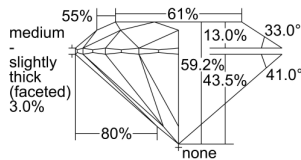

GIA®

FACSIMILE

GIA REPORT 6213992767

Verify this report at GIA.edu

GIA NATURAL DIAMOND DOSSIER®

August 30, 2021
GIA Report Number 6213992767
Shape and Cutting Style ..... Round Brilliant
Measurements ..... 5.38 - 5.39 x 3.19 mm

GRADING RESULTS

Carat Weight ..... 0.56 carat
Color Grade ..... G
Clarity Grade VS1
Cut Grade ..... Excellent

ADDITIONAL GRADING INFORMATION

Polish ..... Excellent
Symmetry ..... Excellent
Fluorescence ..... Strong Blue
Clarity Characteristics..... Cloud, Crystal, Pinpoint
Inscription(s): GIA 6213992767

PROPORTIONS

Profile to actual proportions

GRADING SCALES

GIA COLOR SCALE	GIA CLARITY SCALE	GIA CUT SCALE	
D	FLAWLESS	EXCELLENT	
E	INTERNALLY FLAWLESS		
F		VVS₁	VERY GOOD
G	VVS₂		
H	VS₁	GOOD	
I	VS₂		
J	SI₁	FAIR	
K	SI₂		
L	I₁	POOR	
M			
N			
O	I₂		
P			
Q	I₃		
R			
S			
T			
U			
V			
W			
X			
Y			
Z