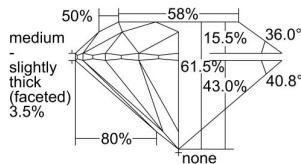

GIA®

FACSIMILE

GIA REPORT 5426073791

Verify this report at GIA.edu

GIA NATURAL DIAMOND DOSSIER®

January 22, 2022
GIA Report Number **5426073791**
Shape and Cutting Style ..... **Round Brilliant**
Measurements ..... **5.18 - 5.20 x 3.19 mm**

GRADING RESULTS

Carat Weight ..... **0.53 carat**
Color Grade ..... **G**
Clarity Grade **S12**
Cut Grade ..... **Excellent**

ADDITIONAL GRADING INFORMATION

Polish ..... **Excellent**
Symmetry ..... **Excellent**
Fluorescence ..... **None**
Clarity Characteristics ..... **Feather, Cloud, Crystal**
Inscription(s): **GIA 5426073791**

PROPORTIONS

Profile to actual proportions

GRADING SCALES

GIA COLOR SCALE

COLORED	D
	E
	F
	G
	H
	I
	J
NEAR COLORLESS	K
	L
	M
	N
	O
	P
	Q
	R
	S
	T
	U
	V
	W
	X
	Y
	Z

GIA CLARITY SCALE

VERY VERY SLIGHTLY INCLUDED	FLAWLESS
	INTERNALLY FLAWLESS
VERY SLIGHTLY INCLUDED	VVS₁
	VVS₂
SLIGHTLY INCLUDED	VS₁
	VS₂
INCLUDED	I₁
	I₂
	I₃

GIA CUT SCALE

EXCELLENT
VERY GOOD
GOOD
FAIR
POOR