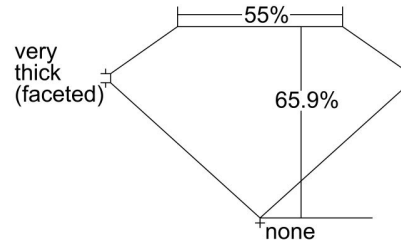

**GIA NATURAL DIAMOND GRADING REPORT**

March 02, 2021  
 GIA Report Number ..... 6372802717  
 Shape and Cutting Style ..... Oval Brilliant  
 Measurements ..... 11.14 x 8.27 x 5.45 mm

**GRADING RESULTS**

Carat Weight ..... 3.50 carat  
 Color Grade ..... I  
 Clarity Grade ..... VS2

**ADDITIONAL GRADING INFORMATION**

Polish ..... Excellent  
 Symmetry ..... Excellent  
 Fluorescence ..... Strong Blue  
 Inscription(s): GIA 6372802717

**PROPORTIONS**

Profile not to actual proportions

**CLARITY CHARACTERISTICS**

**KEY TO SYMBOLS\***

- Crystal
- ~ Feather
- ☉ Cloud
- \\ Needle

\* Red symbols denote internal characteristics (inclusions). Green or black symbols denote external characteristics (blemishes). Diagram is an approximate representation of the diamond, and symbols shown indicate type, position, and approximate size of clarity characteristics. All clarity characteristics may not be shown. Details of finish are not shown.