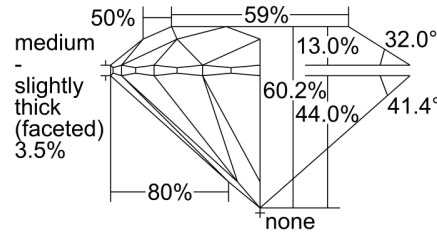

GIA NATURAL DIAMOND GRADING REPORT

February 07, 2022

GIA Report Number ..... 6425085540

Shape and Cutting Style ..... Round Brilliant

Measurements ..... 7.42 - 7.46 x 4.48 mm

GRADING RESULTS

Carat Weight ..... 1.50 carat

**Comments:** Additional twinning wisps, additional clouds, pinpoints and surface graining are not shown.

PROPORTIONS

Profile to actual proportions

CLARITY CHARACTERISTICS

KEY TO SYMBOLS\*

-  Twinning Wisp
-  Needle
-  Feather
-  Cavity
-  Cloud

\* Red symbols denote internal characteristics (inclusions). Green or black symbols denote external characteristics (blemishes). Diagram is an approximate representation of the diamond, and symbols shown indicate type, position, and approximate size of clarity characteristics. All clarity characteristics may not be shown. Details of finish are not shown.