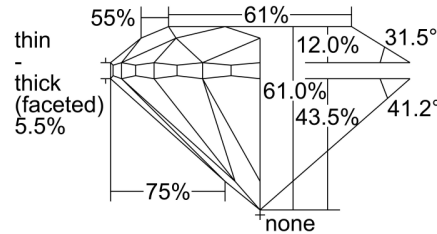

GIA NATURAL DIAMOND GRADING REPORT

April 27, 2022  
 GIA Report Number ..... 6435102480  
 Shape and Cutting Style ..... Round Brilliant  
 Measurements ..... 6.37 - 6.42 x 3.90 mm

GRADING RESULTS

Carat Weight ..... 1.00 carat  
 Color Grade ..... F  
 Clarity Grade ..... SI2  
 Cut Grade ..... Very Good

PROPORTIONS

Profile to actual proportions

CLARITY CHARACTERISTICS

KEY TO SYMBOLS\*

- Crystal
- ◌ Cavity
- ~ Feather
- \\ Needle
- ▣ Etch Channel
- ∩ Indented Natural

\* Red symbols denote internal characteristics (inclusions). Green or black symbols denote external characteristics (blemishes). Diagram is an approximate representation of the diamond, and symbols shown indicate type, position, and approximate size of clarity characteristics. All clarity characteristics may not be shown. Details of finish are not shown.