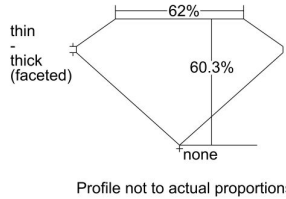

7411944945

January 12, 2022
 GIA Report Number 7411944945
 Shape and Cutting Style Oval Brilliant
 Measurements 7.49 x 5.63 x 3.40 mm

Carat Weight 0.90 carat
 Color Grade J
 Clarity Grade SI1

Polish Excellent
 Symmetry Excellent
 Fluorescence None
 Clarity Characteristics..... Twinning Wisp, Feather
 Inscription(s): GIA 7411944945

GIA COLOR SCALE		GIA CLARITY SCALE		
COLORLESS	D	VERY VERY SLIGHTLY INCLUDED	FLAWLESS	
	E		INTERNALLY FLAWLESS	
	F	VERY SLIGHTLY INCLUDED	VVS ₁	
	G		VVS ₂	
	NEAR COLORLESS	H	SLIGHTLY INCLUDED	VS ₁
		I		VS ₂
		J	SLIGHTLY INCLUDED	SI ₁
		K		SI ₂
	FANT	L	INCLUDED	I ₁
		M		I ₂
N		I ₃		
VERY LIGHT		O		
		P		
		Q		
		R		
		S		
	T			
	LIGHT	U		
		V		
		W		
		X		
	Y			
	Z			