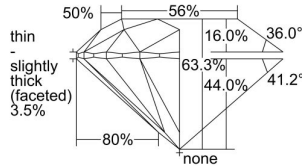

GIA®

FACSIMILE

GIA REPORT

7436534706

Verify this report at GIA.edu

GIA NATURAL DIAMOND DOSSIER®

May 25, 2022
GIA Report Number **7436534706**
Shape and Cutting Style ..... **Round Brilliant**
Measurements ..... **5.02 - 5.06 x 3.19 mm**

GRADING RESULTS

Carat Weight ..... **0.50 carat**
Color Grade ..... **J**
Clarity Grade **S12**
Cut Grade ..... **Excellent**

ADDITIONAL GRADING INFORMATION

Polish ..... **Excellent**
Symmetry ..... **Excellent**
Fluorescence ..... **Faint**
Clarity Characteristics ..... **Feather**
Inscription(s): **GIA 7436534706**

PROPORTIONS

Profile to actual proportions

GRADING SCALES

GIA COLOR SCALE

COLOREDNESS	D
	E
	F
	G
	H
	I
	J
	K
	L
	M
	N
	O
	P
	Q
	R
	S
	T
	U
	V
	W
	X
	Y
	Z

GIA CLARITY SCALE

VERY VERY SLIGHTLY INCLUDED	FLAWLESS
	INTERNALLY FLAWLESS
VERY SLIGHTLY INCLUDED	VVS₁
	VVS₂
SLIGHTLY INCLUDED	VS₁
	VS₂
INCLUDED	I₁
	I₂
	I₃

GIA CUT SCALE

EXCELLENT
VERY GOOD
GOOD
FAIR
POOR