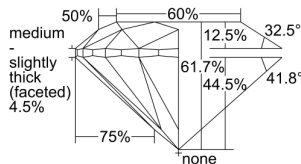

GIA®

FACSIMILE

GIA REPORT 6431934437

Verify this report at GIA.edu

GIA NATURAL DIAMOND DOSSIER®

July 06, 2022
GIA Report Number **6431934437**
Shape and Cutting Style ..... **Round Brilliant**
Measurements ..... **6.17 - 6.20 x 3.82 mm**

GRADING RESULTS

Carat Weight ..... **0.90 carat**
Color Grade ..... **J**
Clarity Grade **S11**
Cut Grade ..... **Excellent**

ADDITIONAL GRADING INFORMATION

Polish ..... **Excellent**
Symmetry ..... **Excellent**
Fluorescence ..... **Faint**
Clarity Characteristics..... **Crystal, Cloud, Feather**
Inscription(s): **GIA 6431934437**

PROPORTIONS

Profile to actual proportions

GRADING SCALES

GIA COLOR SCALE	GIA CLARITY SCALE	GIA CUT SCALE	
D	FLAWLESS	EXCELLENT	
E	INTERNALLY FLAWLESS		
F		VVS₁	VERY GOOD
G	VVS₂		
H	VS₁	GOOD	
I	VS₂		
J	S1₁	FAIR	
K	S1₂		
L	I₁	POOR	
M	I₂		
N	I₃		
O			
P			
Q			
R			
S			
T			
U			
V			
W			
X			
Y			
Z