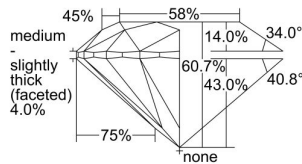

GIA®

FACSIMILE

GIA REPORT

7436684915

Verify this report at GIA.edu

GIA NATURAL DIAMOND DOSSIER®

June 14, 2022
GIA Report Number **7436684915**
Shape and Cutting Style ..... **Round Brilliant**
Measurements ..... **5.28 - 5.30 x 3.21 mm**

GRADING RESULTS

Carat Weight ..... **0.55 carat**
Color Grade ..... **D**
Clarity Grade ..... **Internally Flawless**
Cut Grade ..... **Excellent**

ADDITIONAL GRADING INFORMATION

Polish ..... **Excellent**
Symmetry ..... **Excellent**
Fluorescence ..... **None**
Clarity Characteristics ..... **Minor Details of Polish**
Inscription(s): **GIA 7436684915**

PROPORTIONS

Profile to actual proportions

GRADING SCALES

GIA COLOR SCALE

COLORED	D
	E
	F
	G
	H
	I
	J
NEAR COLORLESS	K
	L
	M
	N
	O
	P
	Q
	R
	S
	T
	U
	V
	W
	X
	Y
	Z

GIA CLARITY SCALE

FLAWLESS	INTERNAL FLAWLESS	
		VVS₁
VVS₂	VS₁	
VS₂	SI₁	
SI₁	SI₂	
I₁	I₂	
I₂	I₃	

GIA CUT SCALE

EXCELLENT
VERY GOOD
GOOD
FAIR
POOR