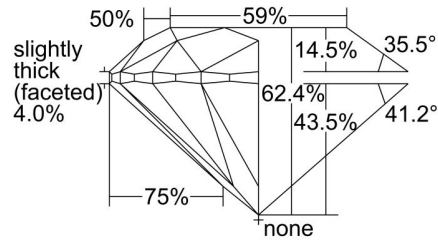

LABORATORY-GROWN DIAMOND REPORT

March 02, 2022
 GIA Report Number.....6422257751
 Identification.....Laboratory-Grown
 Shape and Cutting Style.....Round Brilliant
 Measurements.....9.79 - 9.83 x 6.12 mm

LABORATORY-GROWN DIAMOND SPECIFICATIONS*

Carat Weight..... 3.67 carat
 Color..... F
 Clarity..... SI1
 Cut..... Excellent

ADDITIONAL INFORMATION

Polish..... Excellent
 Symmetry..... Excellent
 Fluorescence..... None
 Inscription(s): GIA 6422257751, LABORATORY-GROWN
 Comments: Additional growth remnants are not shown.
 This is a man-made diamond produced by CVD (Chemical Vapor Deposition) growth process and has evidence of post-growth treatments to change the color.

PROPORTIONS

Profile to actual proportions

CLARITY CHARACTERISTICS

KEY TO SYMBOLS

○ Growth Remnant ○ Growth Remnant \ Growth Remnant

Red symbols denote internal characteristics (inclusions). Green or black symbols denote external characteristics (blemishes). Diagram is an approximate representation of the diamond, and symbols shown indicate type, position, and approximate size of clarity characteristics. All clarity characteristics may not be shown. Details of finish are not shown.