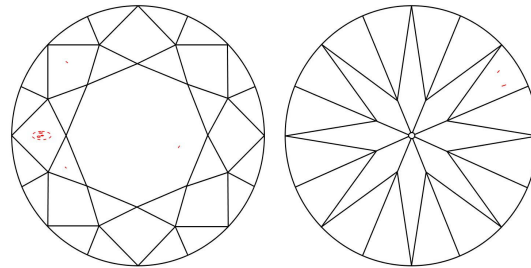

LABORATORY-GROWN DIAMOND SPECIFICATIONS*

Carat Weight..... 3.67 carat
 Color..... F
 Clarity..... SI1
 Cut..... Excellent

ADDITIONAL INFORMATION

Polish..... Excellent
 Symmetry..... Excellent
 Fluorescence..... None
 Inscription(s): GIA 6422257751, LABORATORY-GROWN
 Comments: Additional growth remnants are not shown.
 This is a man-made diamond produced by CVD (Chemical Vapor Deposition) growth process and has evidence of post-growth treatments to change the color.

PROPORTIONS

Profile to actual proportions

CLARITY CHARACTERISTICS

KEY TO SYMBOLS

○ Growth Remnant ○ Growth Remnant \ Growth Remnant

Red symbols denote internal characteristics (inclusions). Green or black symbols denote external characteristics (blemishes). Diagram is an approximate representation of the diamond, and symbols shown indicate type, position, and approximate size of clarity characteristics. All clarity characteristics may not be shown. Details of finish are not shown.