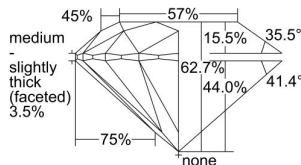

GIA®

FACSIMILE

GIA REPORT 6435399886

Verify this report at GIA.edu

GIA NATURAL DIAMOND DOSSIER®

May 13, 2022
GIA Report Number **6435399886**
Shape and Cutting Style ..... **Round Brilliant**
Measurements ..... **5.65 - 5.70 x 3.56 mm**

GRADING RESULTS

Carat Weight ..... **0.70 carat**
Color Grade ..... **H**
Clarity Grade **S12**
Cut Grade ..... **Excellent**

ADDITIONAL GRADING INFORMATION

Polish ..... **Excellent**
Symmetry ..... **Excellent**
Fluorescence ..... **Medium Blue**
Clarity Characteristics..... **Cloud, Crystal**
Inscription(s): **GIA 6435399886**

PROPORTIONS

Profile to actual proportions