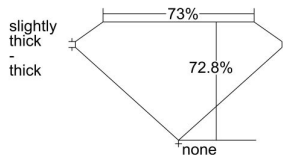

GIA®

FACSIMILE

GIA REPORT 6227339833

Verify this report at GIA.edu

GIA NATURAL DIAMOND DOSSIER®

April 21, 2022
GIA Report Number 6227339833
Shape and Cutting Style ..... Square Modified Brilliant
Measurements ..... 4.85 x 4.84 x 3.52 mm

GRADING RESULTS

Carat Weight ..... 0.70 carat
Color Grade ..... G
Clarity Grade VS1

ADDITIONAL GRADING INFORMATION

Polish ..... Excellent
Symmetry ..... Very Good
Fluorescence ..... None
Clarity Characteristics..... Crystal, Feather, Needle, Pinpoint
Inscription(s): GIA 6227339833

PROPORTIONS

Profile not to actual proportions

GRADING SCALES

GIA COLOR SCALE		GIA CLARITY SCALE			
COLORLESS	D	VERY VERY SLIGHTLY INCLUDED	FLAWLESS		
	E		INTERNALLY FLAWLESS		
	F		VVS₁		
	NEAR COLORLESS	G	VVS₂		
		H	VERY SLIGHTLY INCLUDED	VS₁	
		I		VS₂	
		FAINT	J	SLIGHTLY INCLUDED	SI₁
			K		SI₂
	L		INCLUDED		I₁
	M			I₂	
VERT LIGHT	N		LIGHT	I₃	
	O				
	P				
	Q				
	R				
LIGHT	S				
	T				
	U				
	V				
	W				
X					
Y					
Z