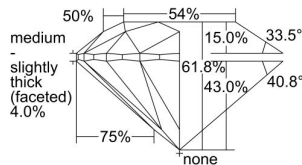

GIA®

FACSIMILE

GIA REPORT

5416924964

Verify this report at GIA.edu

GIA NATURAL DIAMOND DOSSIER®

January 12, 2022
GIA Report Number 5416924964
Shape and Cutting Style ..... Round Brilliant
Measurements ..... 5.67 - 5.71 x 3.52 mm

GRADING RESULTS

Carat Weight ..... 0.70 carat
Color Grade I
Clarity Grade S11
Cut Grade ..... Excellent

ADDITIONAL GRADING INFORMATION

Polish ..... Very Good
Symmetry ..... Excellent
Fluorescence ..... None
Clarity Characteristics ..... Feather, Crystal
Inscription(s): GIA 5416924964

PROPORTIONS

Profile to actual proportions

GRADING SCALES

GIA COLOR SCALE

COLORED	D
	E
	F
	G
	H
	I
	J
NEAR COLORLESS	K
	L
FAIN	M
	N
	O
	P
VERY LIGHT	R
	S
	T
	U
	V
	W
	X
	Y
LIGHT	Z

GIA CLARITY SCALE

VERY VERY SLIGHTLY INCLUDED	FLAWLESS
	INTERNALLY FLAWLESS
VERY SLIGHTLY INCLUDED	VVS₁
	VVS₂
SLIGHTLY INCLUDED	VS₁
	VS₂
INCLUDED	I₁
	I₂
	I₃

GIA CUT SCALE

EXCELLENT
VERY GOOD
GOOD
FAIR
POOR