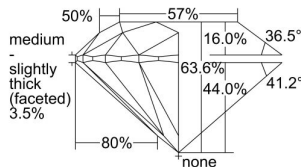

GIA®

FACSIMILE

GIA REPORT 6391806624

Verify this report at GIA.edu

GIA NATURAL DIAMOND DOSSIER®

August 06, 2021
GIA Report Number 6391806624
Shape and Cutting Style ..... Round Brilliant
Measurements ..... 5.60 - 5.65 x 3.58 mm

GRADING RESULTS

Carat Weight ..... 0.70 carat
Color Grade ..... F
Clarity Grade S11
Cut Grade ..... Excellent

ADDITIONAL GRADING INFORMATION

Polish ..... Excellent
Symmetry ..... Excellent
Fluorescence ..... Medium Blue
Clarity Characteristics ..... Twinning Wisp
Inscription(s): GIA 6391806624

PROPORTIONS

Profile to actual proportions