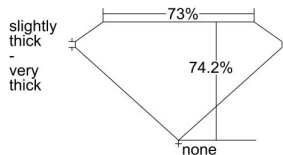

GIA®

FACSIMILE

GIA REPORT 2417743784

Verify this report at GIA.edu

GIA NATURAL DIAMOND DOSSIER®

December 22, 2021
GIA Report Number 2417743784
Shape and Cutting Style ..... Square Modified Brilliant
Measurements ..... 4.60 x 4.51 x 3.35 mm

GRADING RESULTS

Carat Weight ..... 0.60 carat
Color Grade ..... F
Clarity Grade I1

ADDITIONAL GRADING INFORMATION

Polish ..... Excellent
Symmetry ..... Good
Fluorescence ..... None
Clarity Characteristics ..... Crystal
Inscription(s): GIA 2417743784

PROPORTIONS

Profile not to actual proportions

GRADING SCALES

GIA COLOR SCALE		GIA CLARITY SCALE		
COLORLESS	D	VERY VERY SLIGHTLY INCLUDED	FLAWLESS	
	E		INTERNALLY FLAWLESS	
	F		VVS₁	
	NEAR COLORLESS	G	VERY SLIGHTLY INCLUDED	VVS₂
		H		VS₁
		I	SLIGHTLY INCLUDED	VS₂
		J		SI₁
		K		SI₂
	FAINT	L	INCLUDED	I₁
		M		I₂
N		I₃		
O				
VERT LIGHT		P		
		Q		
		R		
		S		
LIGHT	T			
	U			
	V			
	W			
	X			
	Y			
	Z