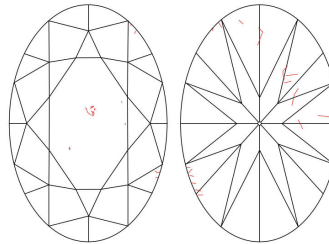

GIA NATURAL DIAMOND GRADING REPORT

February 10, 2022  
 GIA Report Number ..... 5426106041  
 Shape and Cutting Style ..... Oval Brilliant  
 Measurements ..... 10.66 x 7.57 x 4.86 mm

GRADING RESULTS

Carat Weight ..... 2.51 carat  
 Color Grade ..... F  
 Clarity Grade ..... VS2

ADDITIONAL GRADING INFORMATION

Polish ..... Excellent  
 Symmetry ..... Very Good  
 Fluorescence ..... None  
 Inscription(s): GIA 5426106041  
**Comments:** Pinpoints are not shown.

PROPORTIONS

Profile not to actual proportions

CLARITY CHARACTERISTICS

KEY TO SYMBOLS\*

-  Feather
-  Crystal
-  Cloud
-  Needle

\* Red symbols denote internal characteristics (inclusions). Green or black symbols denote external characteristics (blemishes). Diagram is an approximate representation of the diamond, and symbols shown indicate type, position, and approximate size of clarity characteristics. All clarity characteristics may not be shown. Details of finish are not shown.