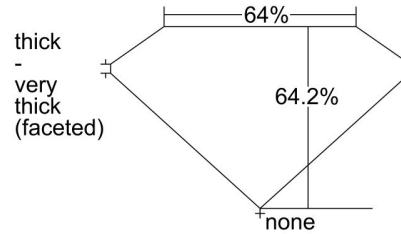

GIA NATURAL DIAMOND GRADING REPORT

February 10, 2022  
 GIA Report Number ..... 5426106041  
 Shape and Cutting Style ..... Oval Brilliant  
 Measurements ..... 10.66 x 7.57 x 4.86 mm

GRADING RESULTS

Carat Weight ..... 2.51 carat  
 Color Grade ..... F  
 Clarity Grade ..... VS2

ADDITIONAL GRADING INFORMATION

Polish ..... Excellent  
 Symmetry ..... Very Good  
 Fluorescence ..... None  
 Inscription(s): GIA 5426106041  
**Comments:** Pinpoints are not shown.

PROPORTIONS

Profile not to actual proportions

CLARITY CHARACTERISTICS

KEY TO SYMBOLS\*

-  Feather
-  Crystal
-  Cloud
-  Needle

\* Red symbols denote internal characteristics (inclusions). Green or black symbols denote external characteristics (blemishes). Diagram is an approximate representation of the diamond, and symbols shown indicate type, position, and approximate size of clarity characteristics. All clarity characteristics may not be shown. Details of finish are not shown.